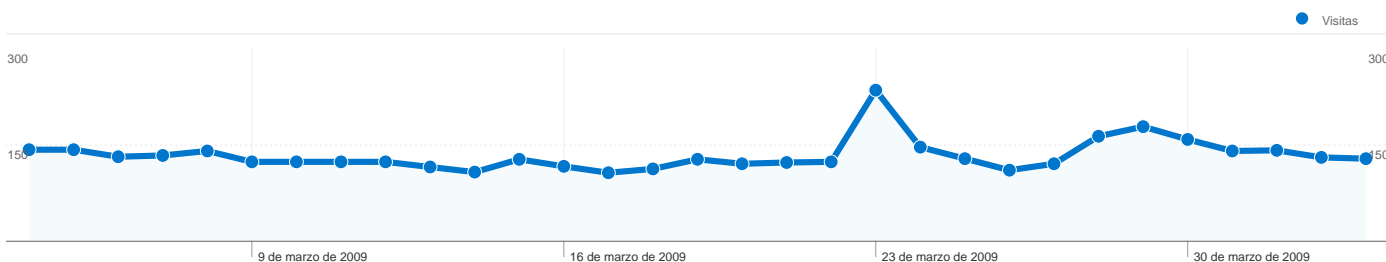

Todas las fuentes de tráfico

En comparación con: Sitio

Todas las fuentes de tráfico han enviado 4.163 visitas a través de 66 orígenes y medios.

Uso del sitio

Visitas 4.163 Porcentaje del total del sitio: 100,00%		Páginas/visita 1,18 Promedio del sitio: 1,18 (0,00%)		Promedio de tiempo en el sitio 00:00:48 Promedio del sitio: 00:00:48 (0,00%)		Porcentaje de visitas nuevas 30,48% Promedio del sitio: 30,43% (0,16%)		Porcentaje de rebote 84,55% Promedio del sitio: 84,55% (0,00%)	
Origen/Medio	Visitas	Páginas/visita	Promedio de tiempo en el sitio	Porcentaje de visitas nuevas	Porcentaje de rebote				
google / organic	1.857	1,24	00:00:58	28,86%	79,81%				
(direct) / (none)	1.689	1,10	00:00:31	26,23%	91,30%				
gabriellamora.es.tl / referral	53	1,34	00:00:44	22,64%	66,04%				
as.starware.com / referral	37	1,00	00:00:00	0,00%	100,00%				
pegasoqueestasenloscielos.es / referral	34	1,24	00:01:03	50,00%	76,47%				
nzg.de / referral	32	1,34	00:02:59	18,75%	68,75%				
yccmodels.com / referral	32	1,31	00:00:56	65,62%	71,88%				
pegasoqueestasenloscielos.blogspot.com / referral	31	1,45	00:02:03	93,55%	58,06%				
markgraf-privat.de / referral	28	1,11	00:00:14	35,71%	89,29%				
search / organic	28	1,25	00:00:49	39,29%	78,57%				
msn / organic	26	1,15	00:00:24	65,38%	84,62%				
sn101w.snt101.mail.live.com / referral	23	1,52	00:02:34	4,35%	86,96%				
google.es / referral	21	1,24	00:02:13	19,05%	80,95%				
aol / organic	20	1,00	00:00:00	5,00%	100,00%				
photostp.free.fr / referral	19	1,42	00:00:57	52,63%	68,42%				
yahoo / organic	19	1,37	00:01:01	52,63%	68,42%				
camionesclasicos.com / referral	18	1,00	00:00:00	88,89%	100,00%				
wsi-models.com / referral	18	1,06	00:00:45	66,67%	94,44%				
live / organic	17	1,18	00:00:31	58,82%	82,35%				
maquinasenminiaturas.mforos.com / referral	17	1,00	00:00:00	52,94%	100,00%				
variedadesalonso.com / referral	13	1,23	00:02:16	84,62%	76,92%				
maquinas.mforos.com / referral	12	1,08	00:00:46	91,67%	91,67%